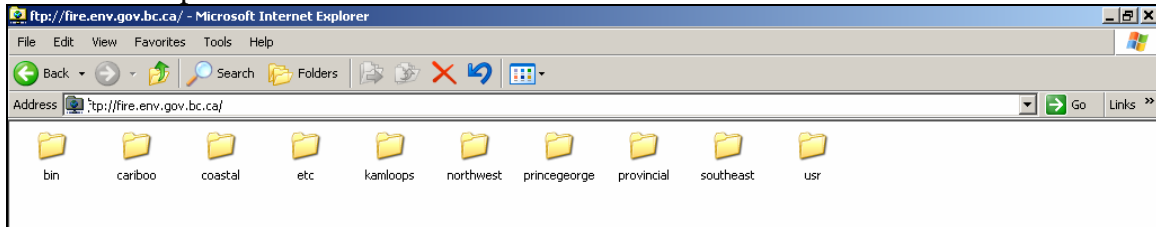

Appendix 3

Directions for Accessing the Wildfire FTP Site

Use the hyperlink <ftp://fire.env.gov.bc.ca> or type this information into the address bar of an internet explorer. You should see the folders listed below.