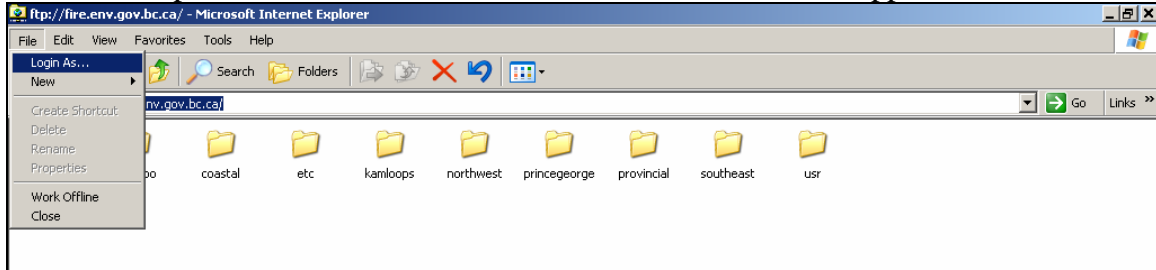

Log on to the wildfire ftp site. From the file pull down menu select Login As ... If you do not see this option, contact the Wildfire FTP coordinator listed in Appendix 1.